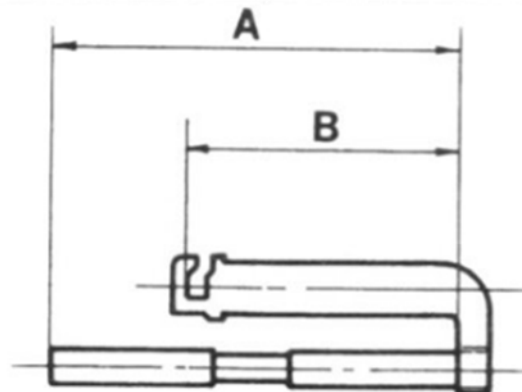

#

Weber Pump Rod Specification Part Number 10410

Part Number	A	B
10410.001	58.5	33.75
10410.015	54.5	38.55
10410.012	63	38.25
10410.004	61	39
10410.012	61	38.55
10410.016	58.5	38.55
10410.018	48.5	38.55
10410.024	63	40.55
10410.025	63	41
10410.026	58.5	39

All sizes are in Millimeters

Applicable for Weber DCOE, DCO/SP, DCNL and other carburettors #